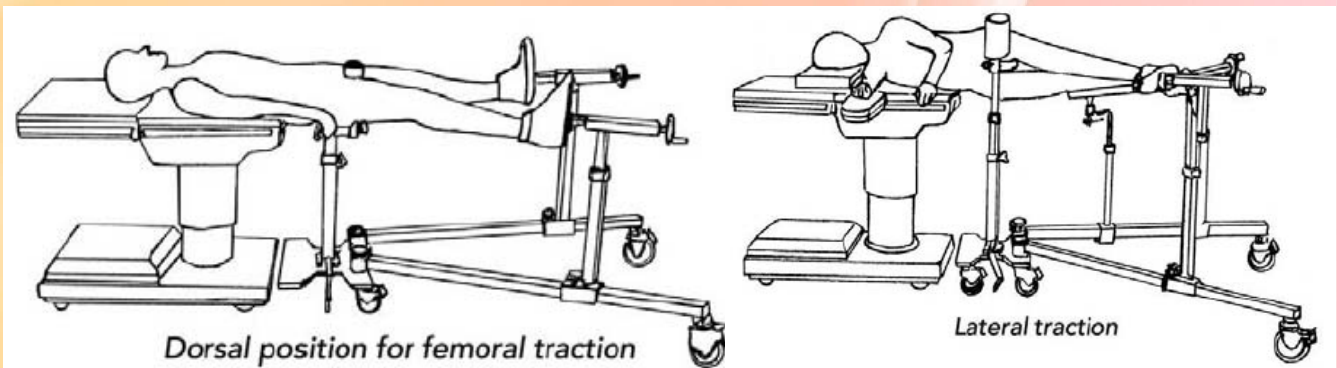

## FEATURES:

1. UNIVERSAL CONNECTION WITH ANY BRAND OPERATION TABLE.
2. INFECTION RESISTANT STAINLESS STEEL FINISHED, EASY TO BE CLEANED EVEN AGAINST THE GYPSUM APPLYING.
3. SPECIAL DESIGN FOR RADIOGRAPHY AND IMAGE INTENSIFICATION PROCEDURES.
4. AVAILABLE FOR LATERAL FEMUR, NECK FEMUR OR TIBIA & FIBULA TREATMENT POSITION.
5. THE PELVIC REST CAN BE ROTATED 360 AND IS MADE BY BAKELITE SHEET WHICH IS SUITABLE FOR RADIOGRAPHY AND IMAGE INTENSIFICATION PROCEDURES.
6. HEAVY 6 CASTERS ARE MADE BY STAINLESS STEEL, AND EACH CASTER WITH SEPARATE BRAKE DESIGN