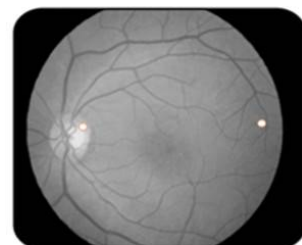

### Cod. APS/B

- ✓ Color photos
- ✓ Black/white photos
- ✓ Black/white videos

### Technical Features

Working mode	Mydriatic/Non Mydriatic/FFA
Focus Aid	Eye position dots
Display	Computer screen and anterior LCD screen (optional)
Camera Resolution	12 MEGA (72 pixels per degree minimum)
Capture card	
Professional Software	
Working distance	40mm
Field of view	53°
Horizontal angle	±30°
Longitudinal angle	±15°
Colour resolution	12 mega
Black/white resolution	≥ 0.42 mega pixels
Chin rest distance	70mm
Electric-table distance	200mm
Light adjustment	Inching and coarse stepless adjustment
Fixation lamp	Red LED
Working lamp	12V 60W
Power supply	AC 220V 50Hz
Weight	50kg
Image file formats	Default BMP and JPG. The JPG image is compressed max to 50:1
Documents management	Search with name, age, sex, diagnosis and any other condition input
Image post processing	Brightness, contrast, gamma, color, measure, smooth, sharp, etc
Image patching up	Combine to a whole fundus image

Built-it digital capture system, resolution up to 1390 line

Easy eye position adjustment, it just need to align the two dots to its brillancy

Internal fixation to improve patient cooperation, 5-internal fixation (optional)